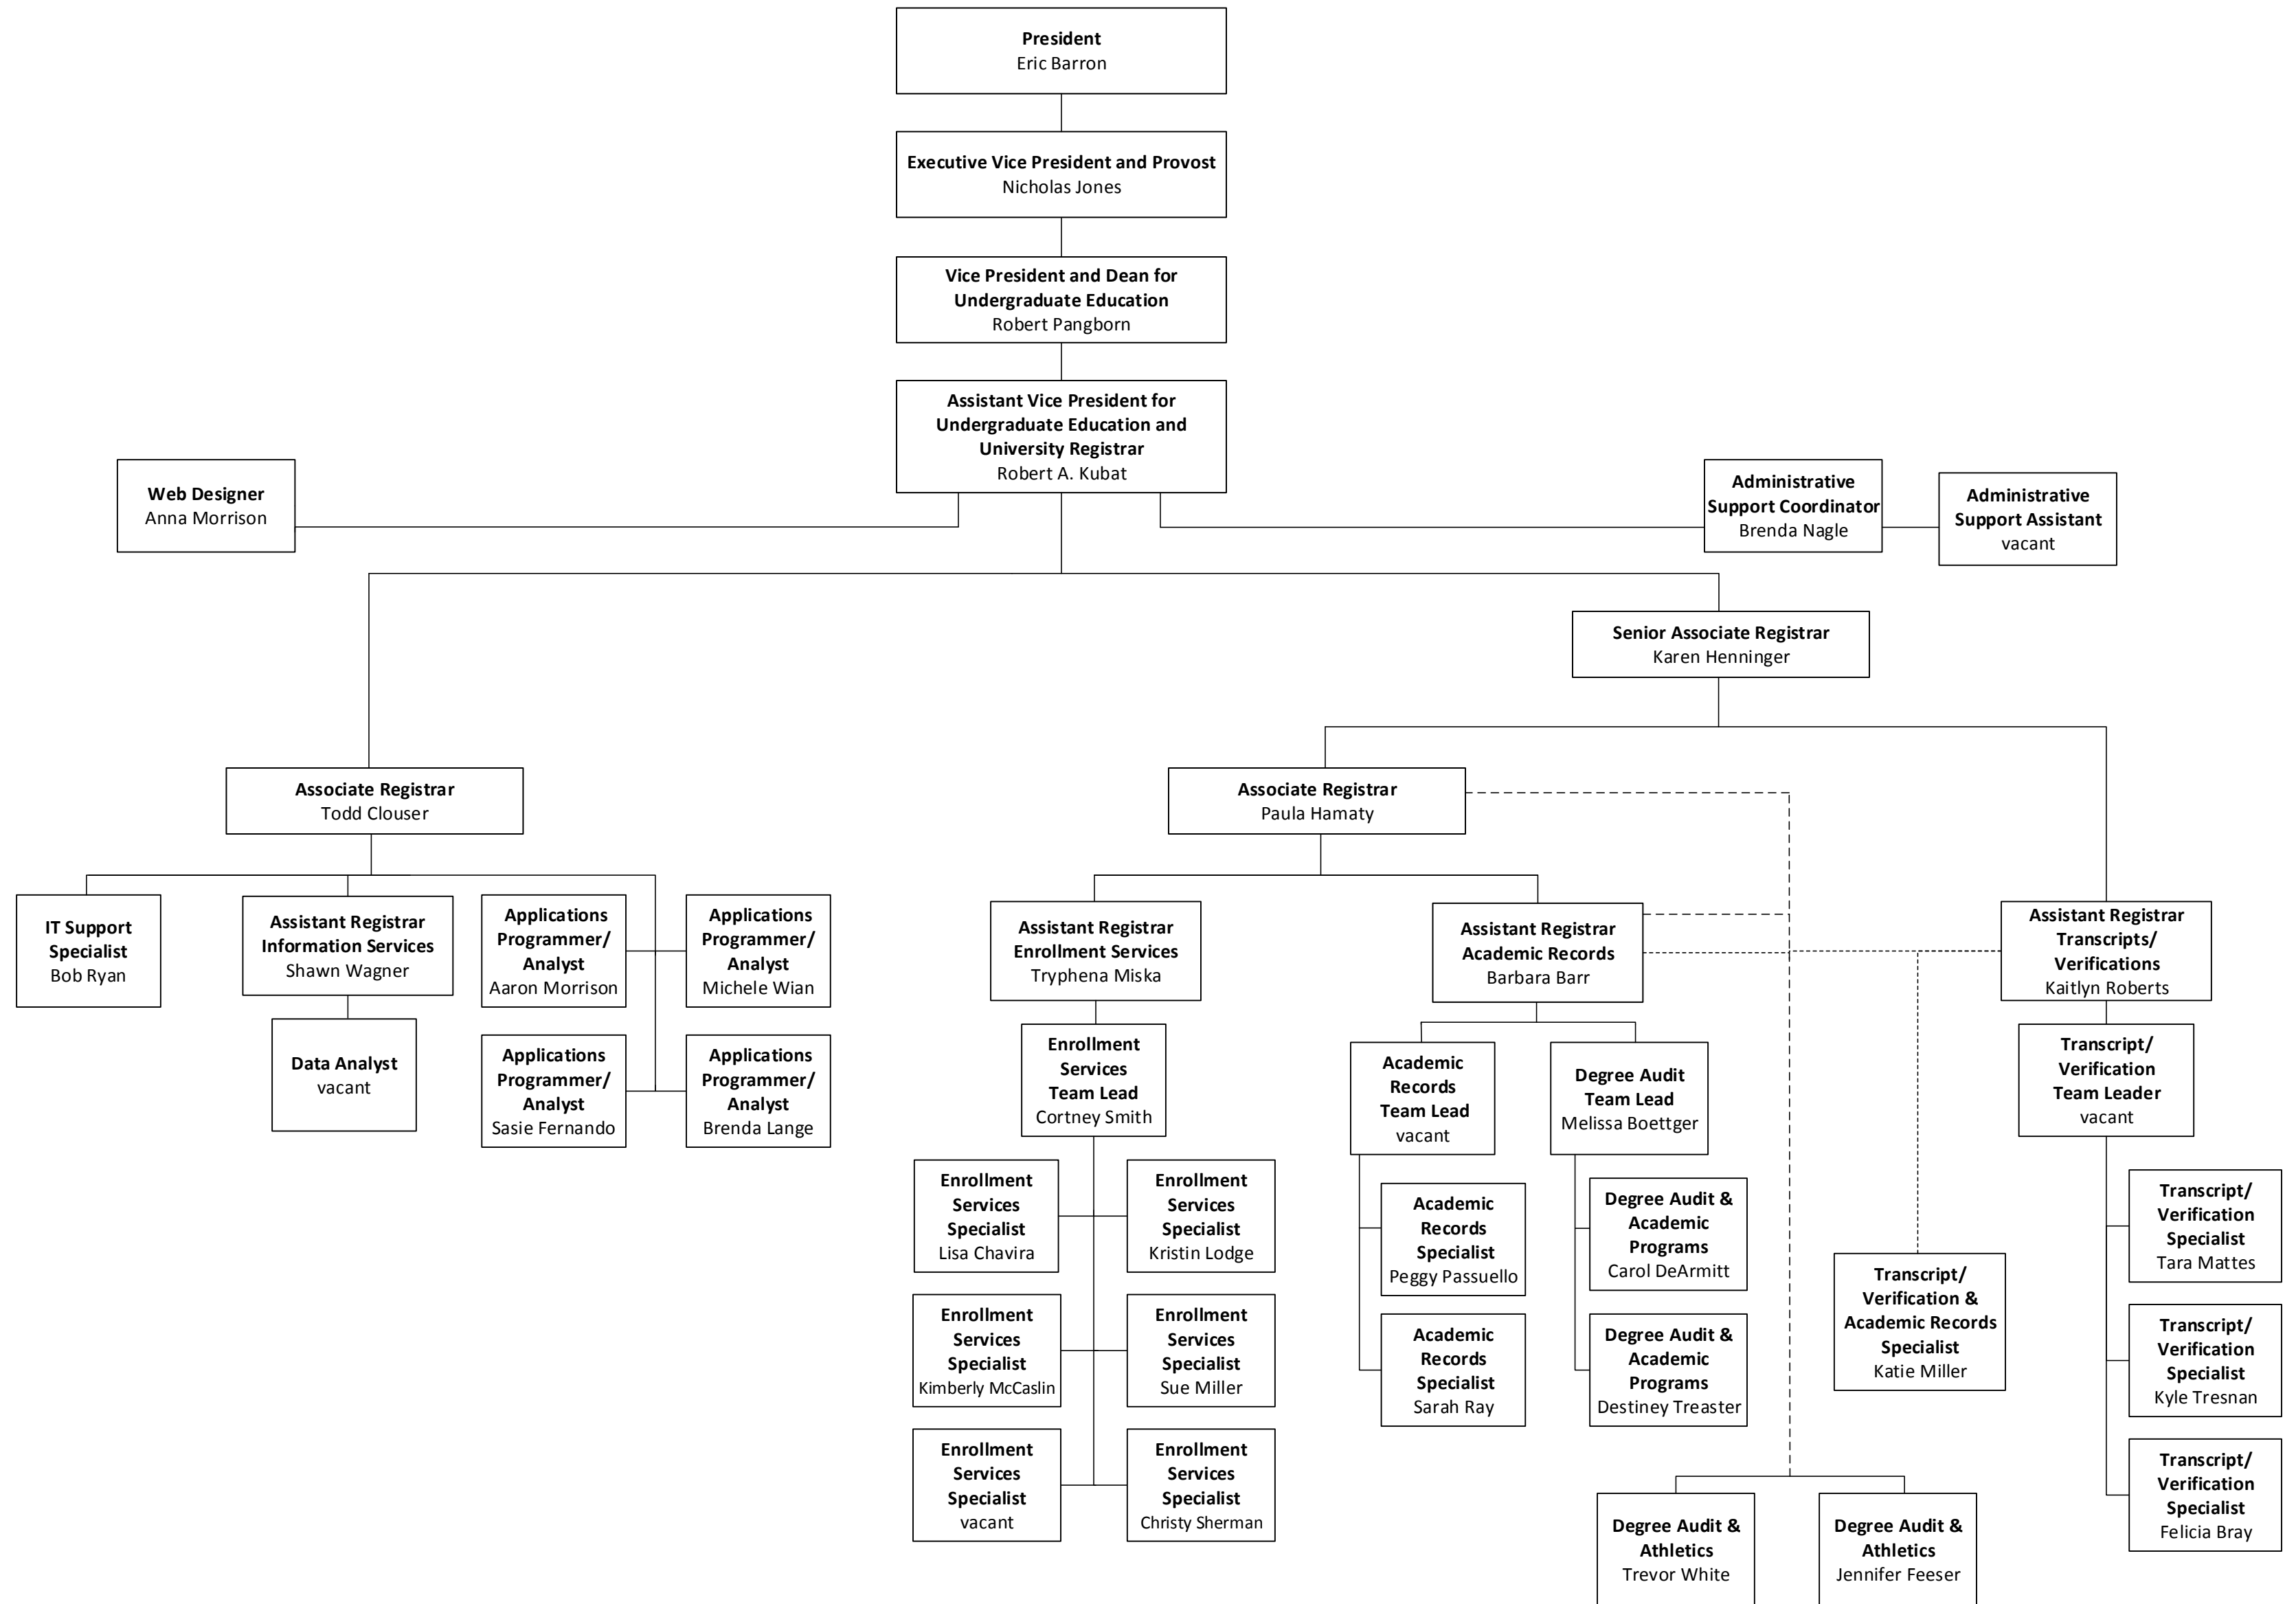

The Pennsylvania State University - Office of the University Registrar

Campus Registrars				
Abington – Joan Raudenbush	Dickinson Law – Pam Knowlton	Greater Allegheny – Larissa Ciuca	Mont Alto – Linda Monn	Shenango – Matthew Goral
Altoona – Gina Baird	DuBois – Garrett Roen	Harrisburg – Pat Kaley	New Kensington – Mary Dubbink	Wilkes-Barre – Margie Esopi
Beaver – Gloria Deschler	Erie – Jane Brady	Hazleton – Margie Esopi	PA College of Tech – Dennis Dunkleberger	World Campus – Monica Mahoney
Berks – David Bender	Fayette – Devon White	Hershey – Diane Gill	Penn State Law – Debbie Diercks	Worthington Scranton – Allison Burns
Brandywine – Joanna McGowan	Great Valley – Joan Raudenbush	Lehigh Valley – Kathy Eck	Schuylkill – Elyce Kaplan	York – Rita Archer-Clark