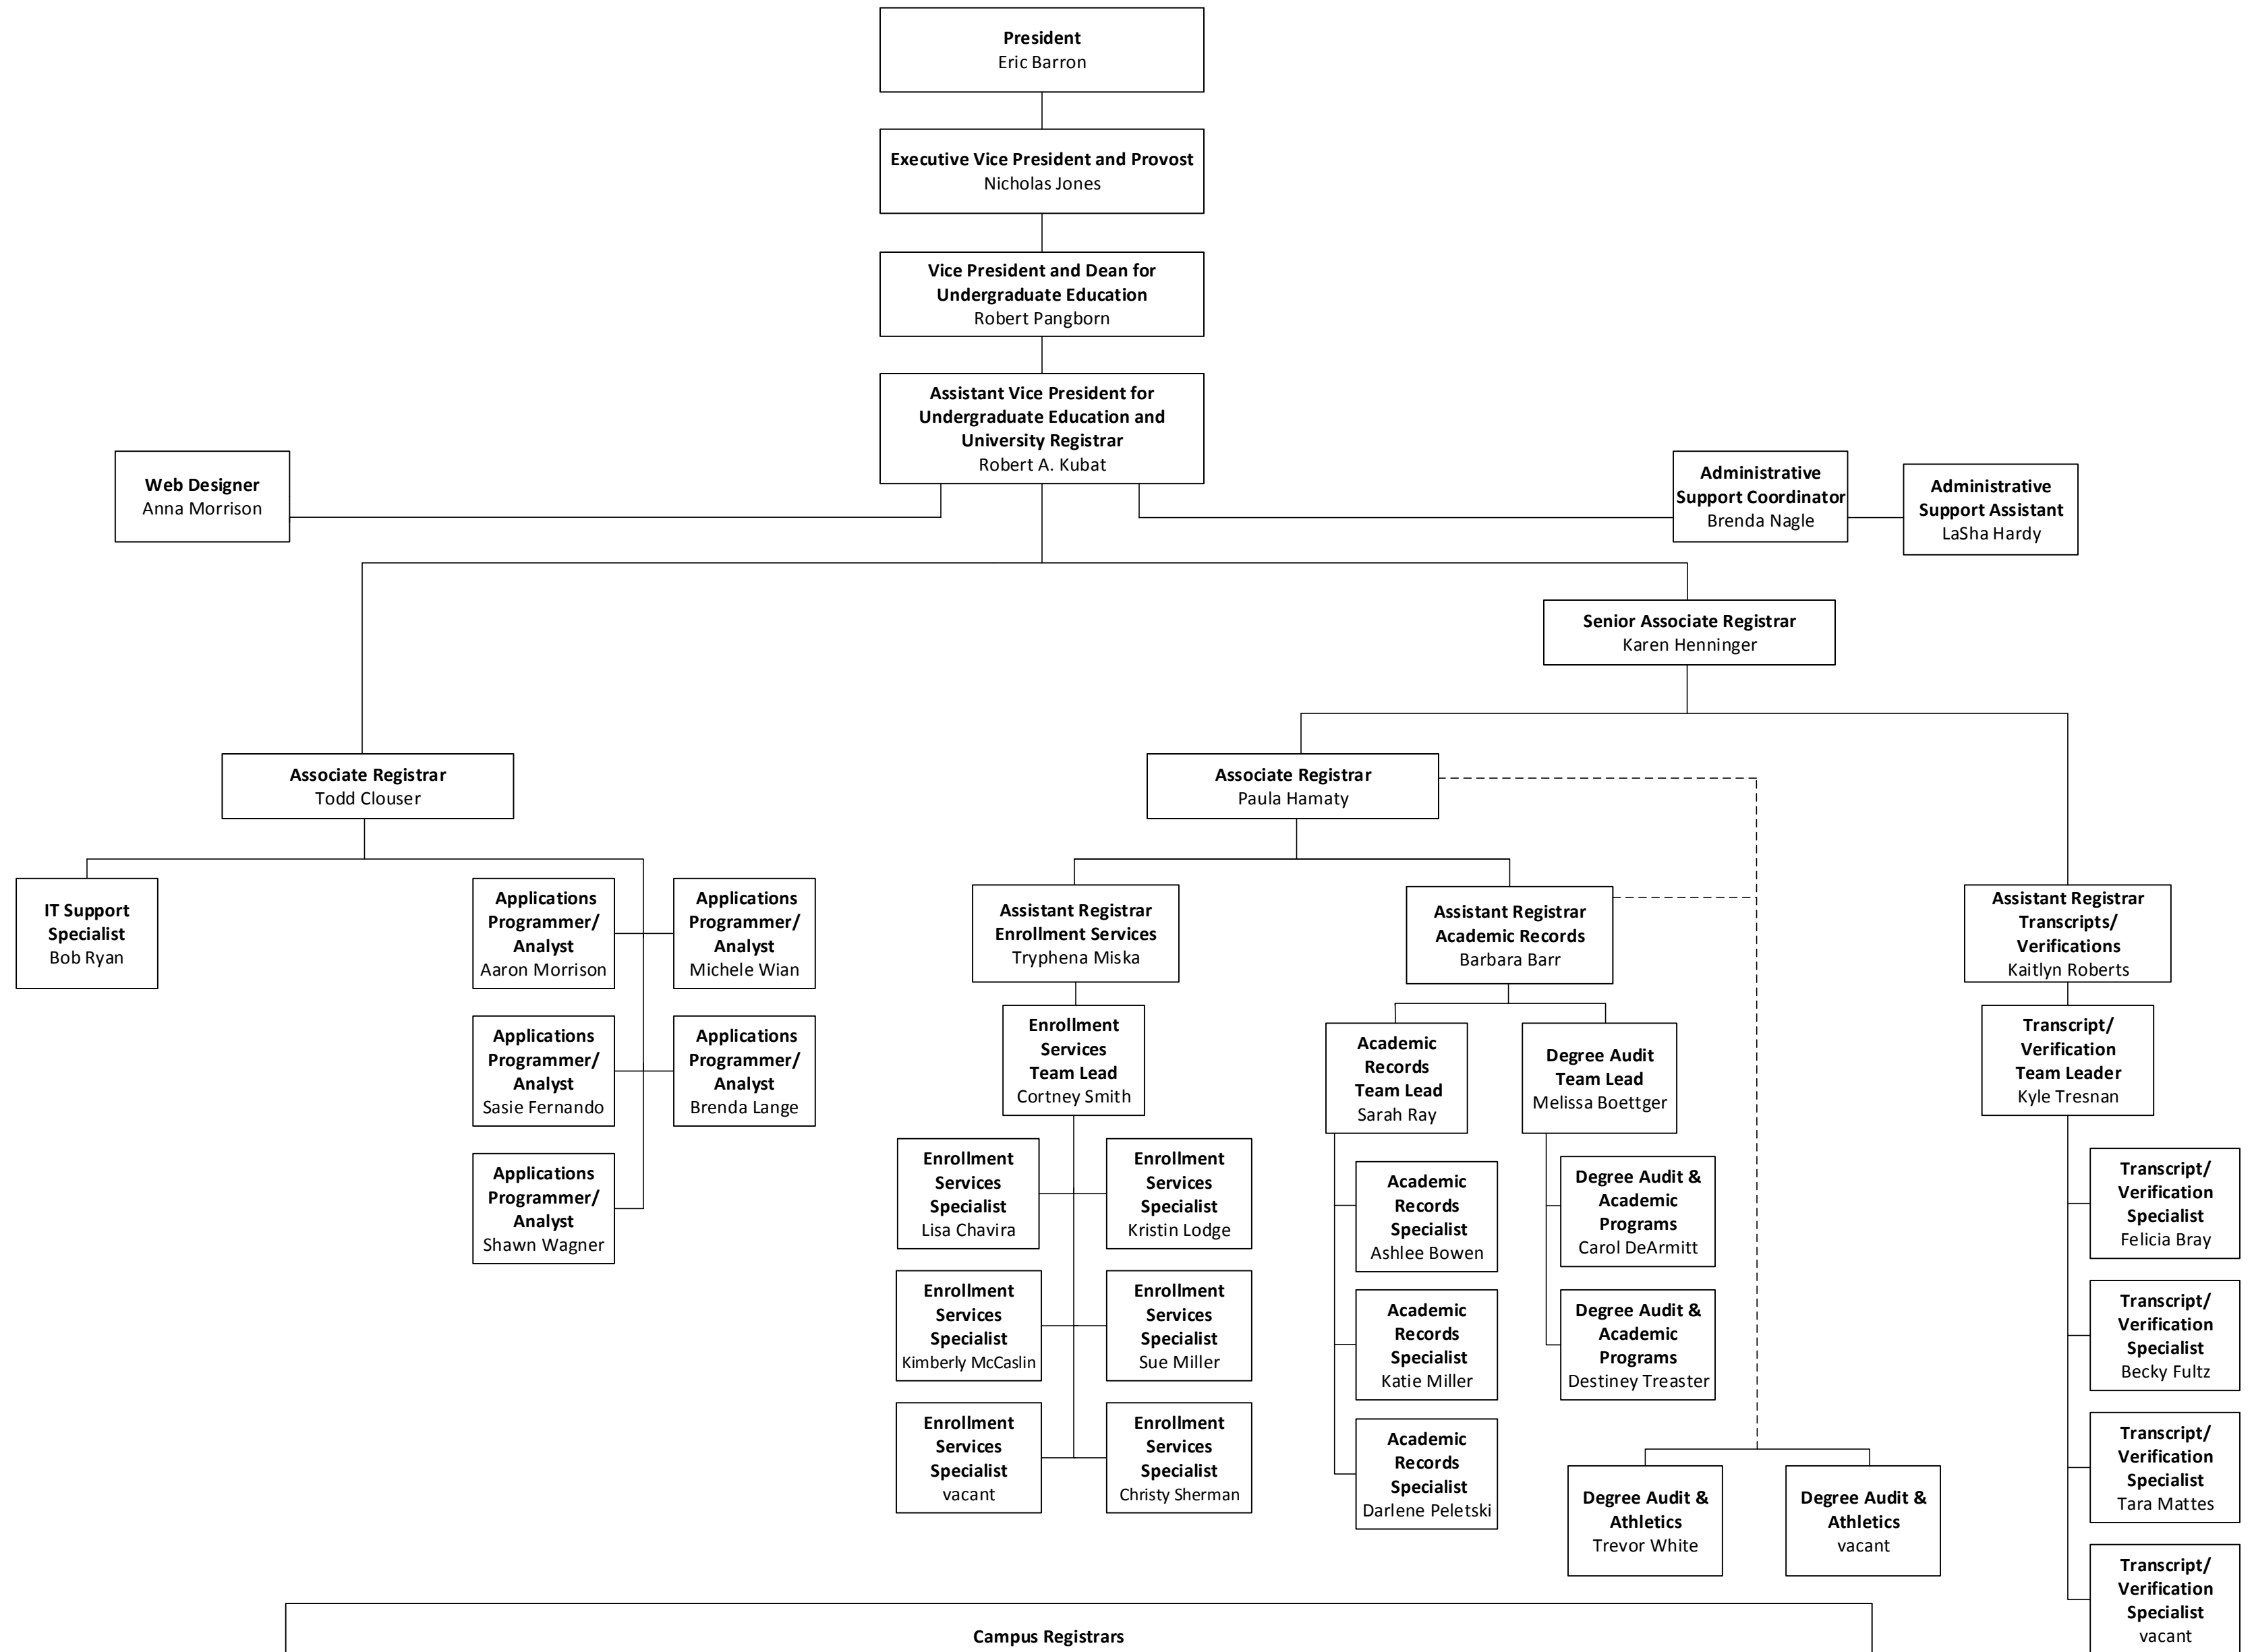

The Pennsylvania State University - Office of the University Registrar

Campus Registrars				
Abington – Timothy Smalarz	Dickinson Law – Pam Knowlton	Greater Allegheny – Larissa Ciuca	Mont Alto – Linda Monn	Shenango – Matthew Goral
Altoona – Gina Baird	DuBois – Garrett Roen	Harrisburg – Pat Kaley	New Kensington – Mary Dubbink	Wilkes-Barre – Margie Esopi
Beaver – Gloria Deschler	Erie – Jane Brady	Hazleton – Margie Esopi	PA College of Tech – Heather Swimley	World Campus – Monica Mahoney
Berks – David Bender	Fayette – Devon White	Hershey – Diane Gill	Penn State Law – Debbie Diercks	Worthington Scranton – Allison Burns
Brandywine – Usha Nair	Great Valley – vacant	Lehigh Valley – Zella Ondrey	Schuylkill – Elyce Kaplan	York – Rita Archer-Clark