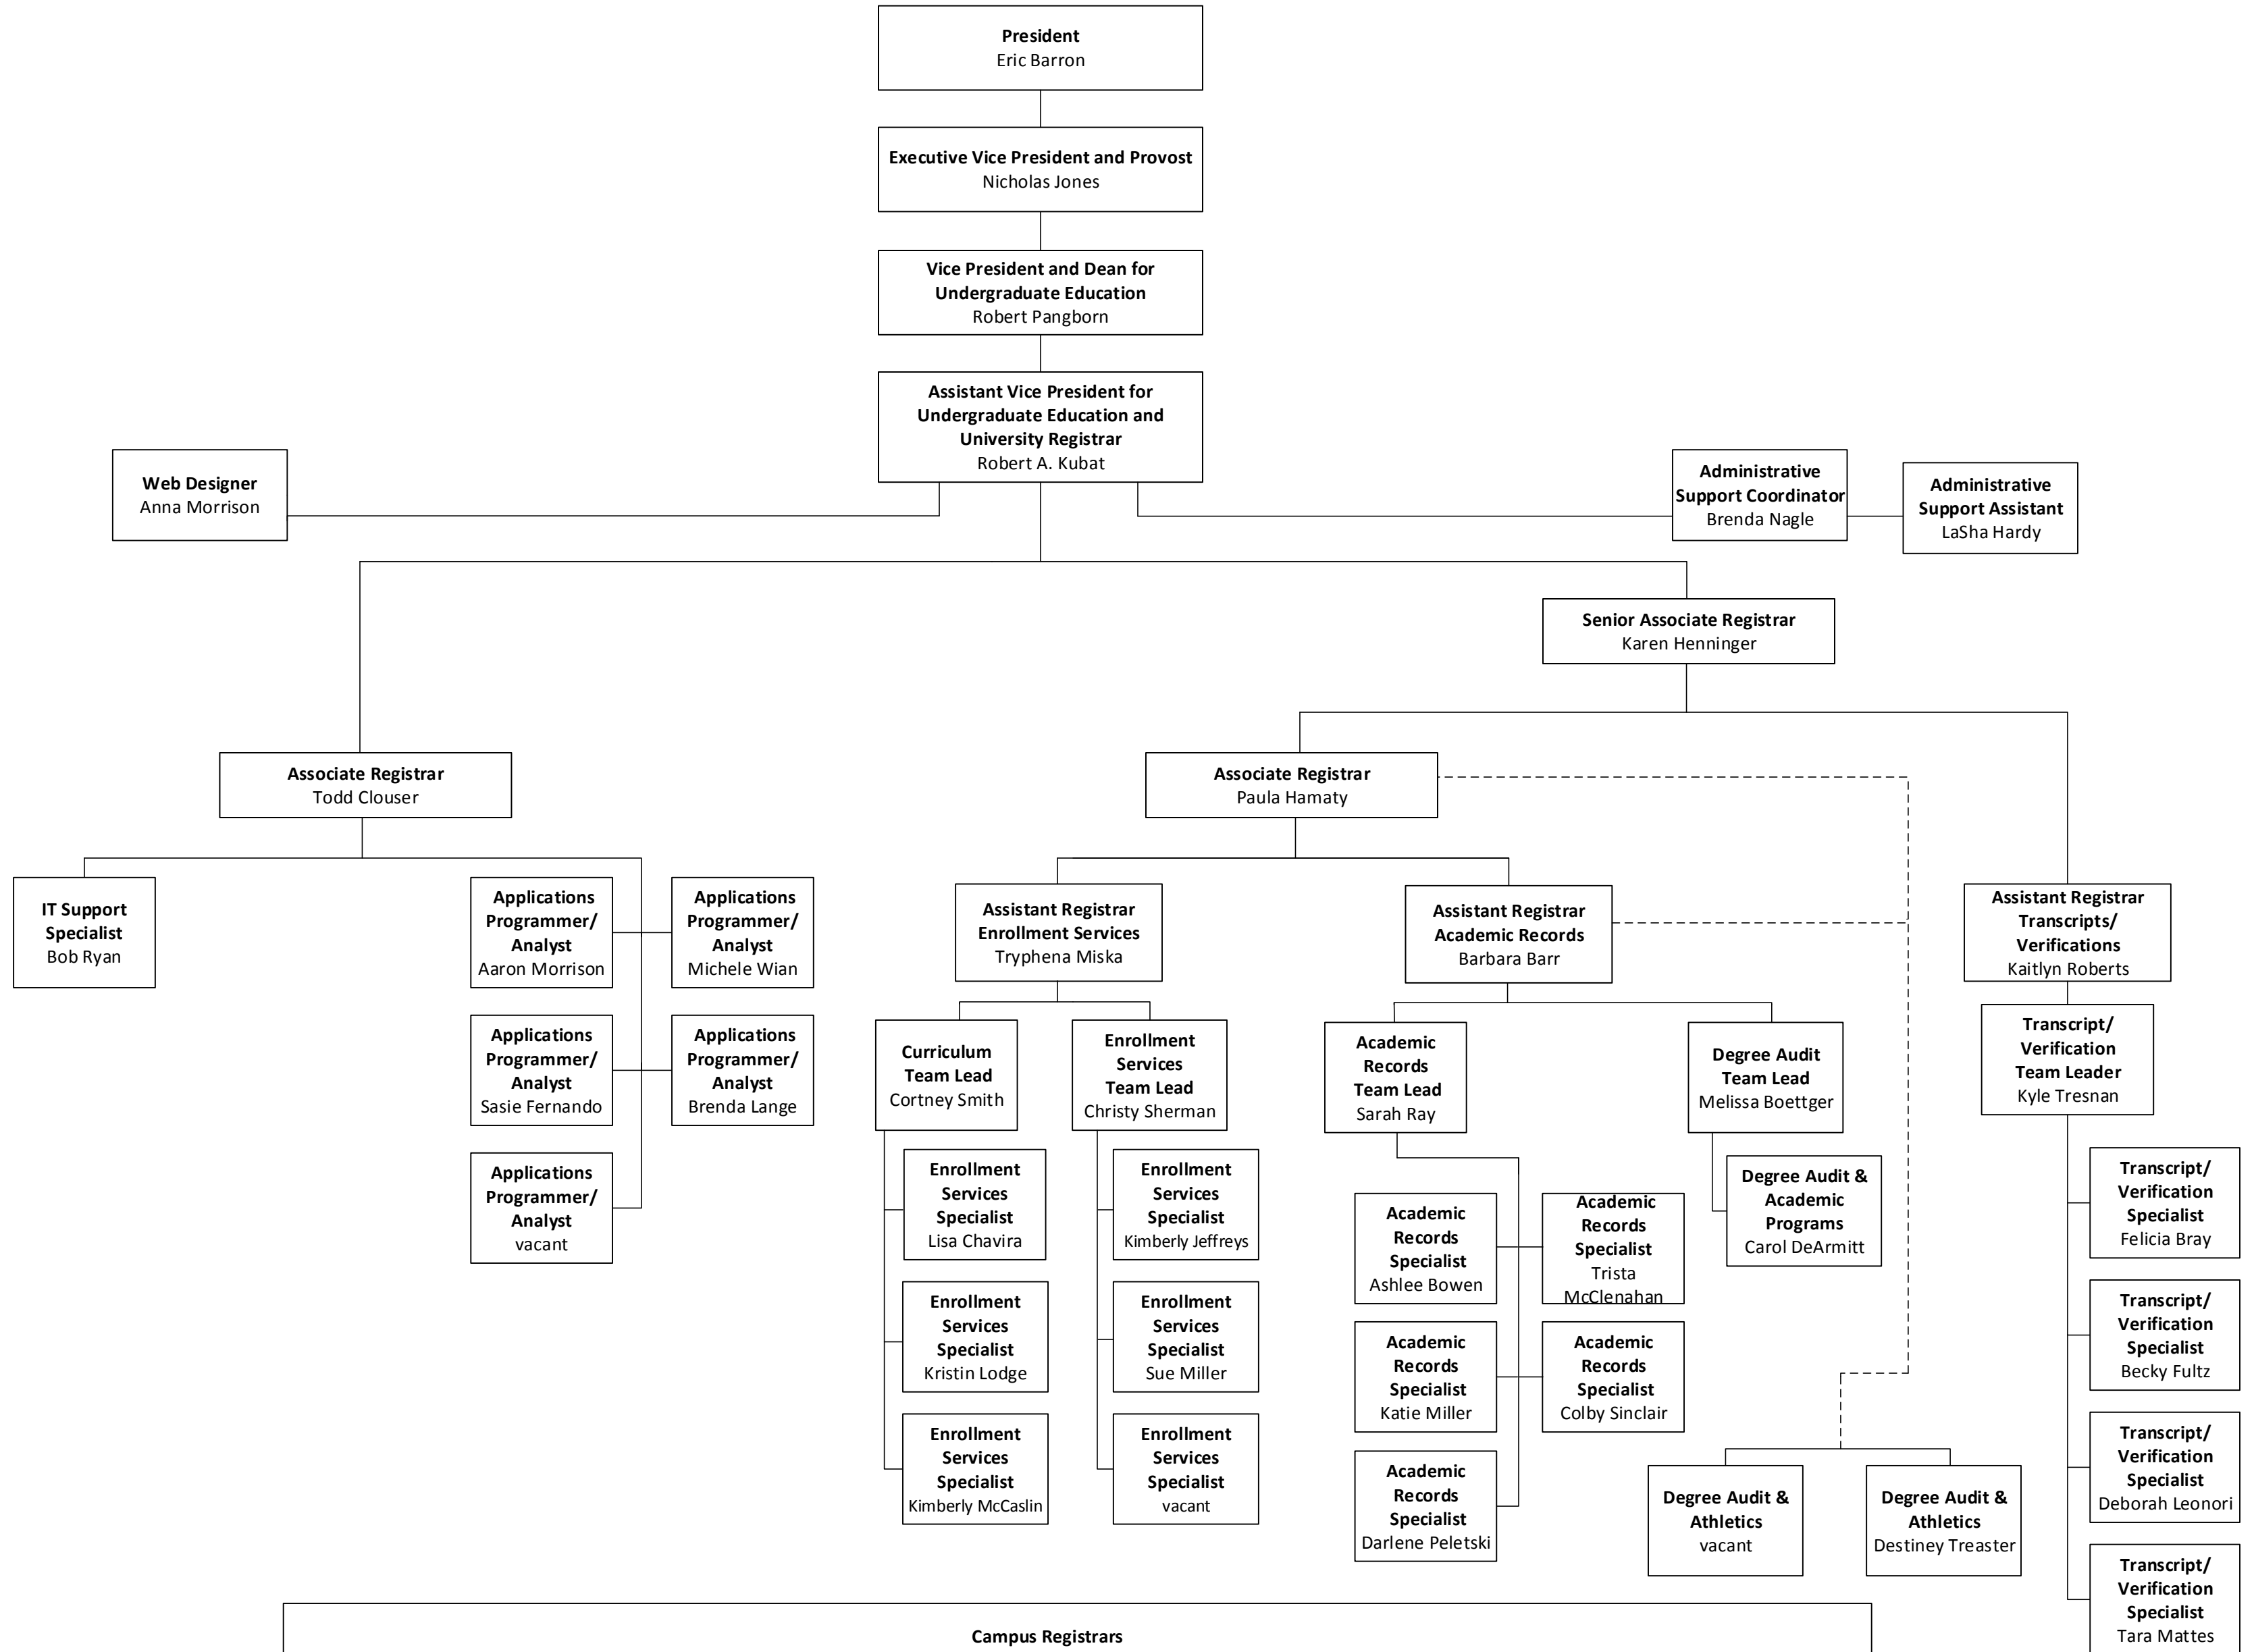

The Pennsylvania State University - Office of the University Registrar

Campus Registrars				
Abington – Timothy Smalarz	Dickinson Law – Pam Knowlton	Greater Allegheny – Larissa Ciuca	Mont Alto – Jeff Gable	Shenango – Matthew Goral
Altoona – Gina Baird	DuBois – Garrett Roen	Harrisburg – Pat Kaley	New Kensington – Mary Dubbink	Wilkes-Barre – Margie Esopi
Beaver – Gloria Deschler	Erie – Jane Brady	Hazleton – Margie Esopi	PA College of Tech – Heather Swimley	World Campus – Monica Mahoney
Berks – David Bender	Fayette – Devon White	Hershey – Diane Gill	Penn State Law – Debbie Diercks	Worthington Scranton – Allison Burns
Brandywine – Usha Jenemann	Great Valley – vacant	Lehigh Valley – Zella Ondrey	Schuylkill – Elyce Kaplan	York – Rita Archer-Clark