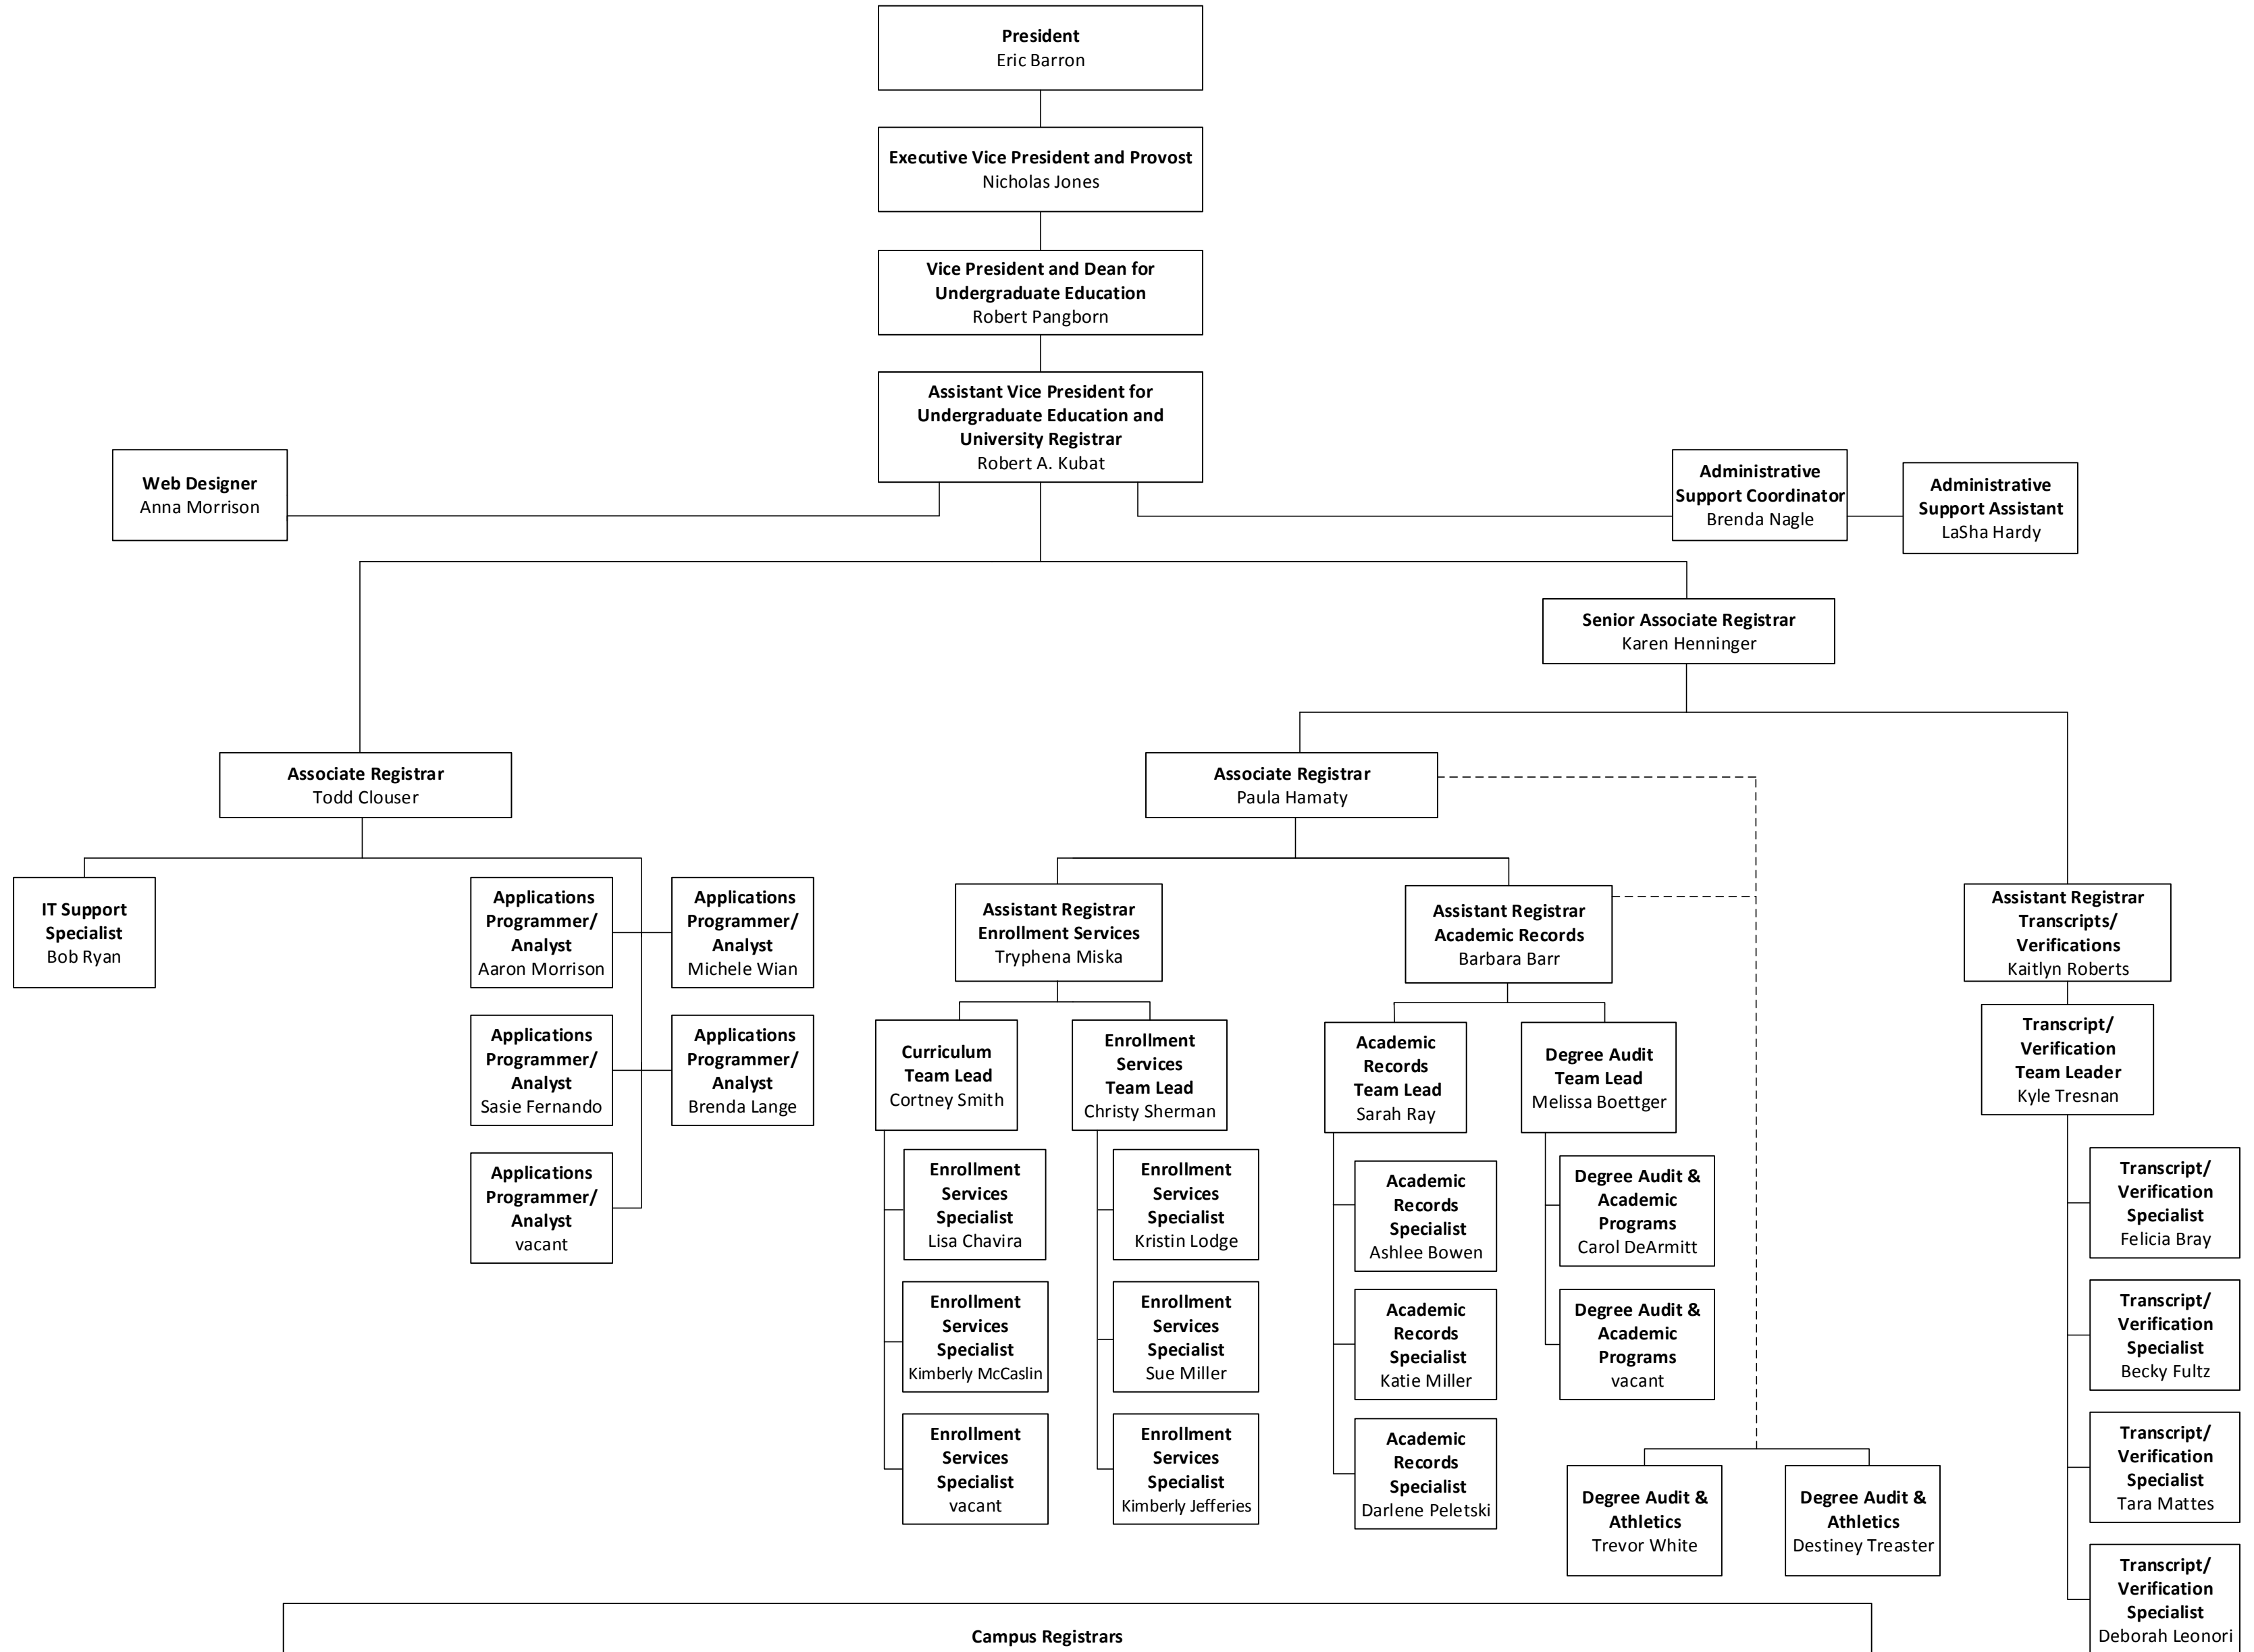

The Pennsylvania State University - Office of the University Registrar

Campus Registrars				
Abington – Timothy Smalarz	Dickinson Law – Pam Knowlton	Greater Allegheny – Larissa Ciuca	Mont Alto – Linda Monn	Shenango – Matthew Goral
Altoona – Gina Baird	DuBois – Garrett Roen	Harrisburg – Pat Kaley	New Kensington – Mary Dubbink	Wilkes-Barre – Margie Esopi
Beaver – Gloria Deschler	Erie – Jane Brady	Hazleton – Margie Esopi	PA College of Tech – Heather Swimley	World Campus – Monica Mahoney
Berks – David Bender	Fayette – Devon White	Hershey – Diane Gill	Penn State Law – Debbie Diercks	Worthington Scranton – Allison Burns
Brandywine – Usha Nair	Great Valley – vacant	Lehigh Valley – Zella Ondrey	Schuylkill – Elyce Kaplan	York – Rita Archer-Clark