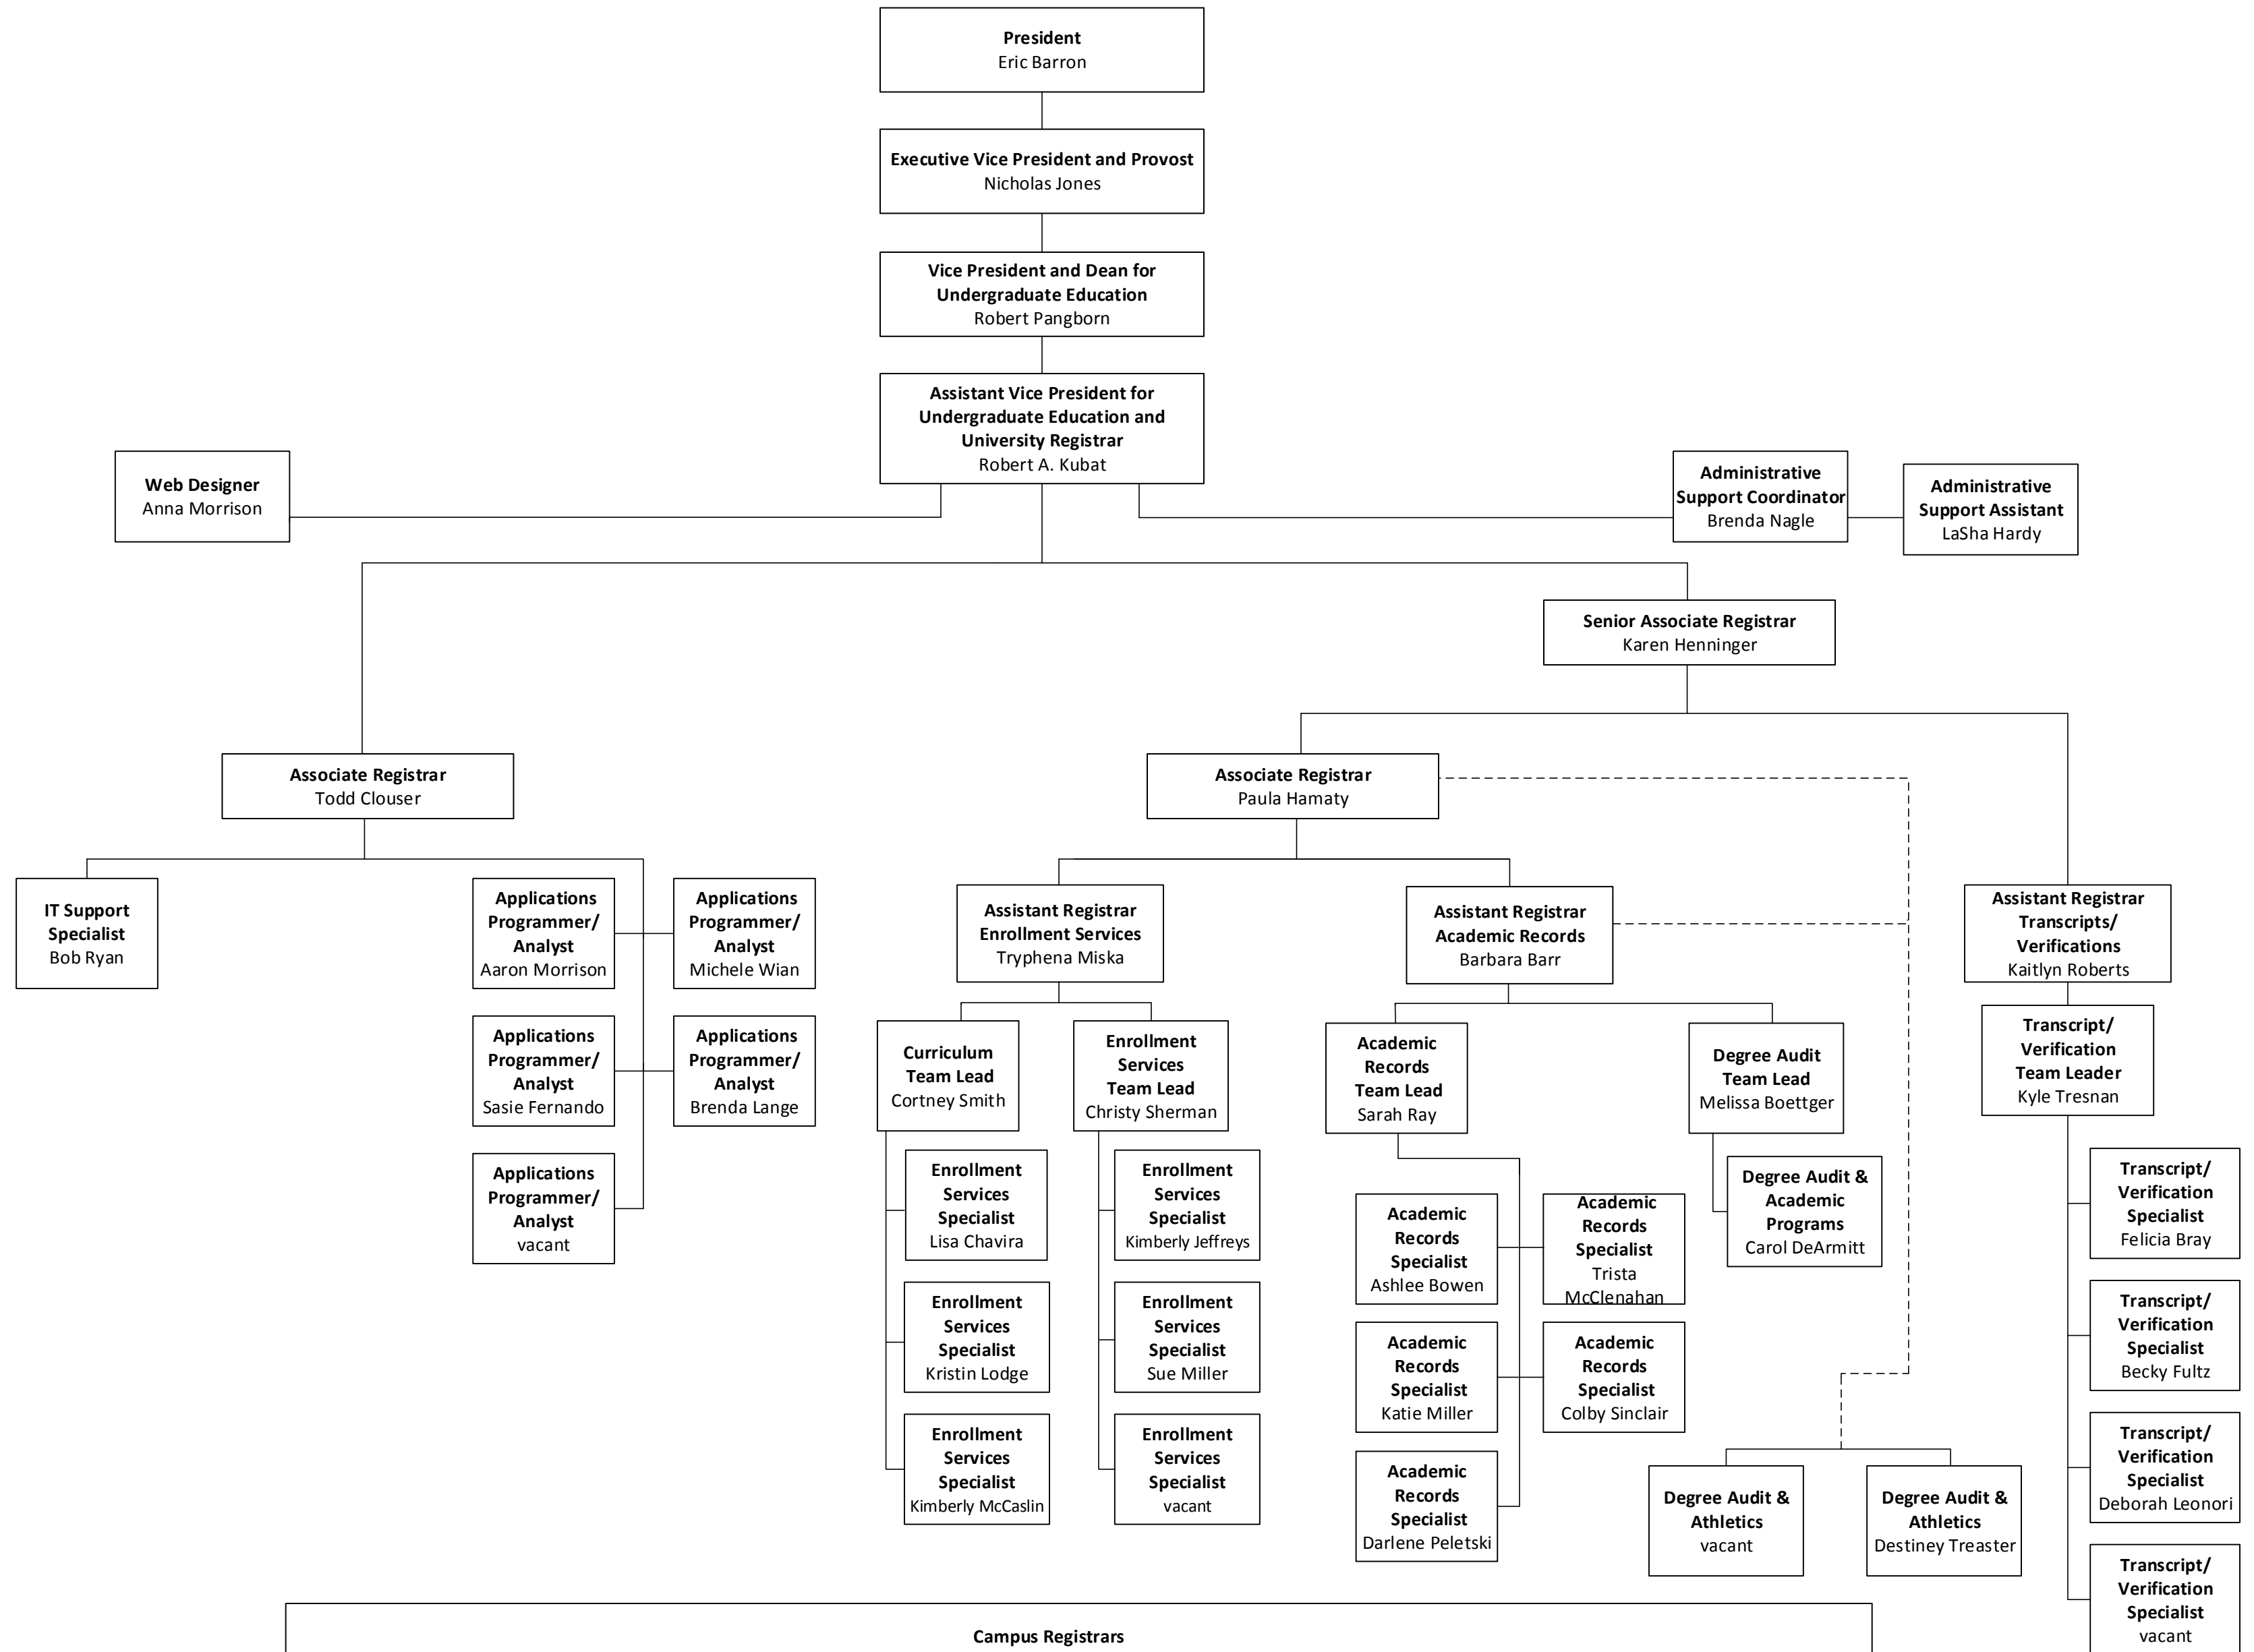

The Pennsylvania State University - Office of the University Registrar

Campus Registrars				
Abington – Timothy Smalarz	Dickinson Law – Pam Knowlton	Greater Allegheny – Larissa Ciuca	Mont Alto – Jeff Gable	Shenango – Matthew Goral
Altoona – Gina Baird	DuBois – Garrett Roen	Harrisburg – Pat Kaley	New Kensington – Mary Dubbink	Wilkes-Barre – Margie Esopi
Beaver – Gloria Deschler	Erie – Jane Brady	Hazleton – Margie Esopi	PA College of Tech – Heather Swimley	World Campus – Donna Kincaid
Berks – David Bender	Fayette – Devon White	Hershey – Diane Gill	Penn State Law – Debbie Diercks	Worthington Scranton – Allison Burns
Brandywine – Usha Jenemann	Great Valley – vacant	Lehigh Valley – Zella Ondrey	Schuylkill – Elyce Kaplan	York – Rita Archer-Clark