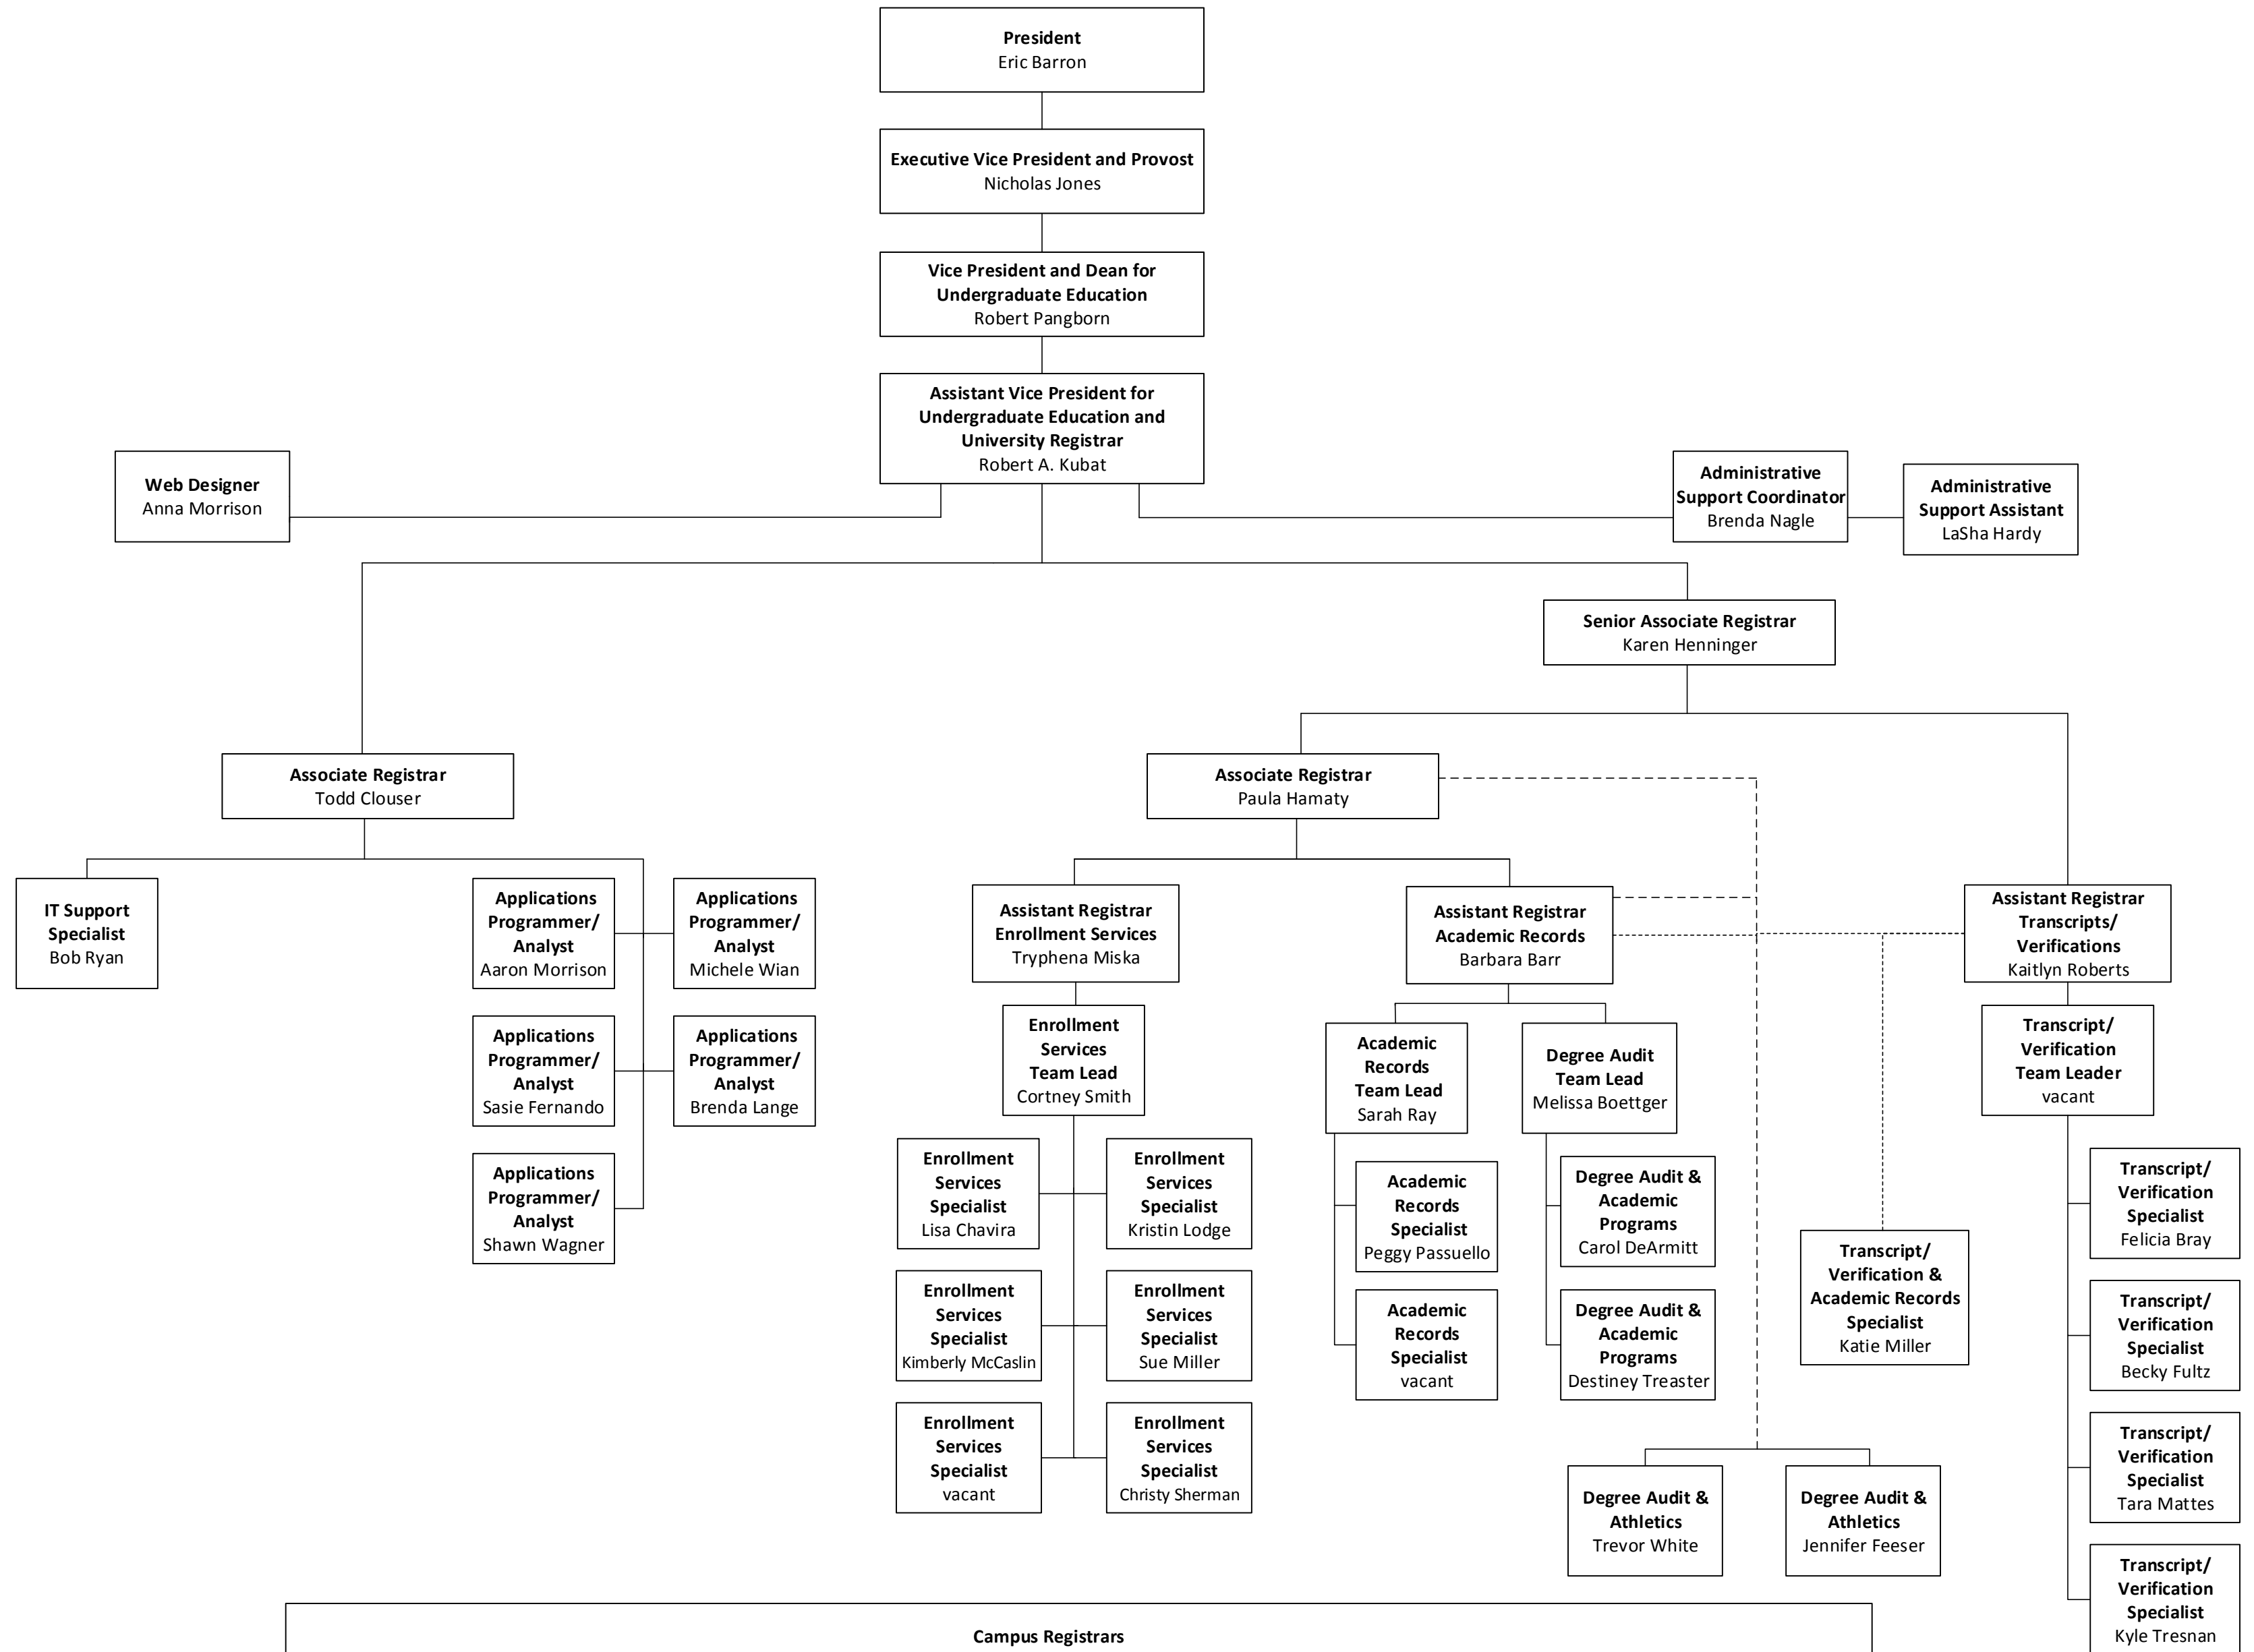

The Pennsylvania State University - Office of the University Registrar

Campus Registrars				
Abington – Timothy Smalarz	Dickinson Law – Pam Knowlton	Greater Allegheny – Larissa Ciuca	Mont Alto – Linda Monn	Shenango – Matthew Goral
Altoona – Gina Baird	DuBois – Garrett Roen	Harrisburg – Pat Kaley	New Kensington – Mary Dubbink	Wilkes-Barre – Margie Esopi
Beaver – Gloria Deschler	Erie – Jane Brady	Hazleton – Margie Esopi	PA College of Tech – Heather Swimley	World Campus – Monica Mahoney
Berks – David Bender	Fayette – Devon White	Hershey – Diane Gill	Penn State Law – Debbie Diercks	Worthington Scranton – Allison Burns
Brandywine – Usha Nair	Great Valley – vacant	Lehigh Valley – Zella Ondrey	Schuylkill – Elyce Kaplan	York – Rita Archer-Clark