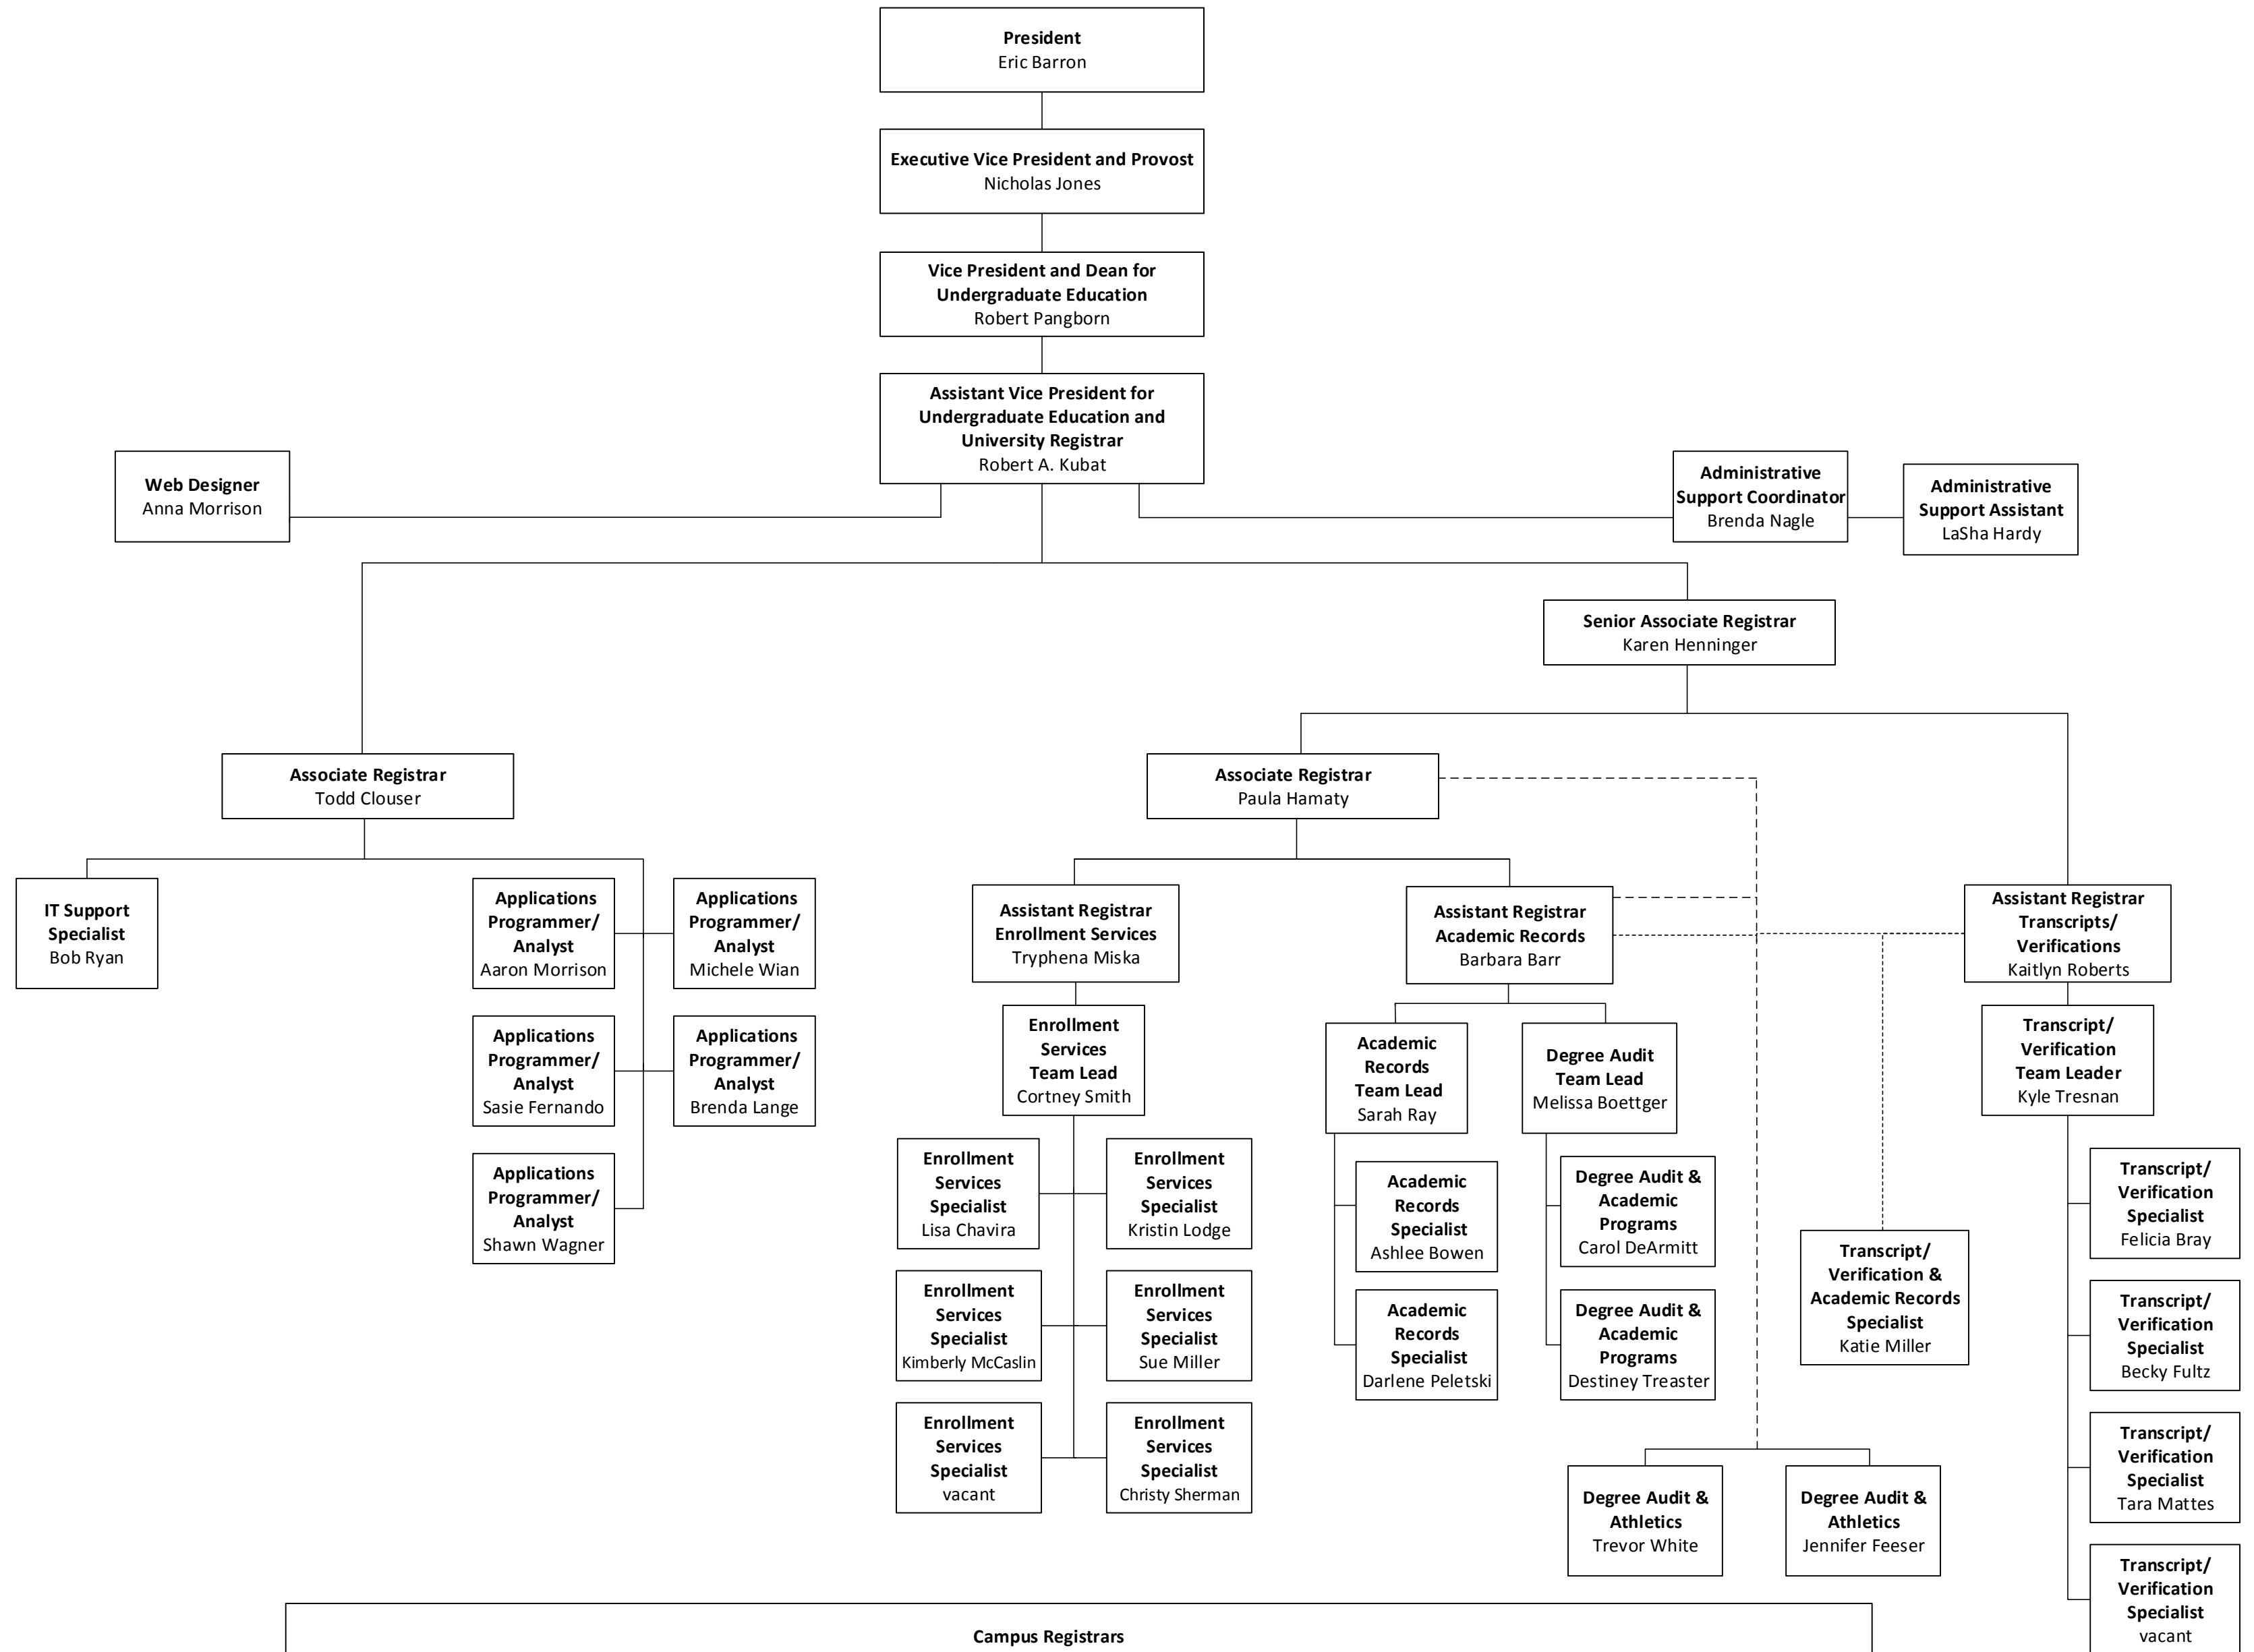

The Pennsylvania State University - Office of the University Registrar

Campus Registrars				
Abington – Timothy Smalarz	Dickinson Law – Pam Knowlton	Greater Allegheny – Larissa Ciuca	Mont Alto – Linda Monn	Shenango – Matthew Goral
Altoona – Gina Baird	DuBois – Garrett Roen	Harrisburg – Pat Kaley	New Kensington – Mary Dubbink	Wilkes-Barre – Margie Esopi
Beaver – Gloria Deschler	Erie – Jane Brady	Hazleton – Margie Esopi	PA College of Tech – Heather Swimley	World Campus – Monica Mahoney
Berks – David Bender	Fayette – Devon White	Hershey – Diane Gill	Penn State Law – Debbie Diercks	Worthington Scranton – Allison Burns
Brandywine – Usha Nair	Great Valley – vacant	Lehigh Valley – Zella Ondrey	Schuylkill – Elyce Kaplan	York – Rita Archer-Clark