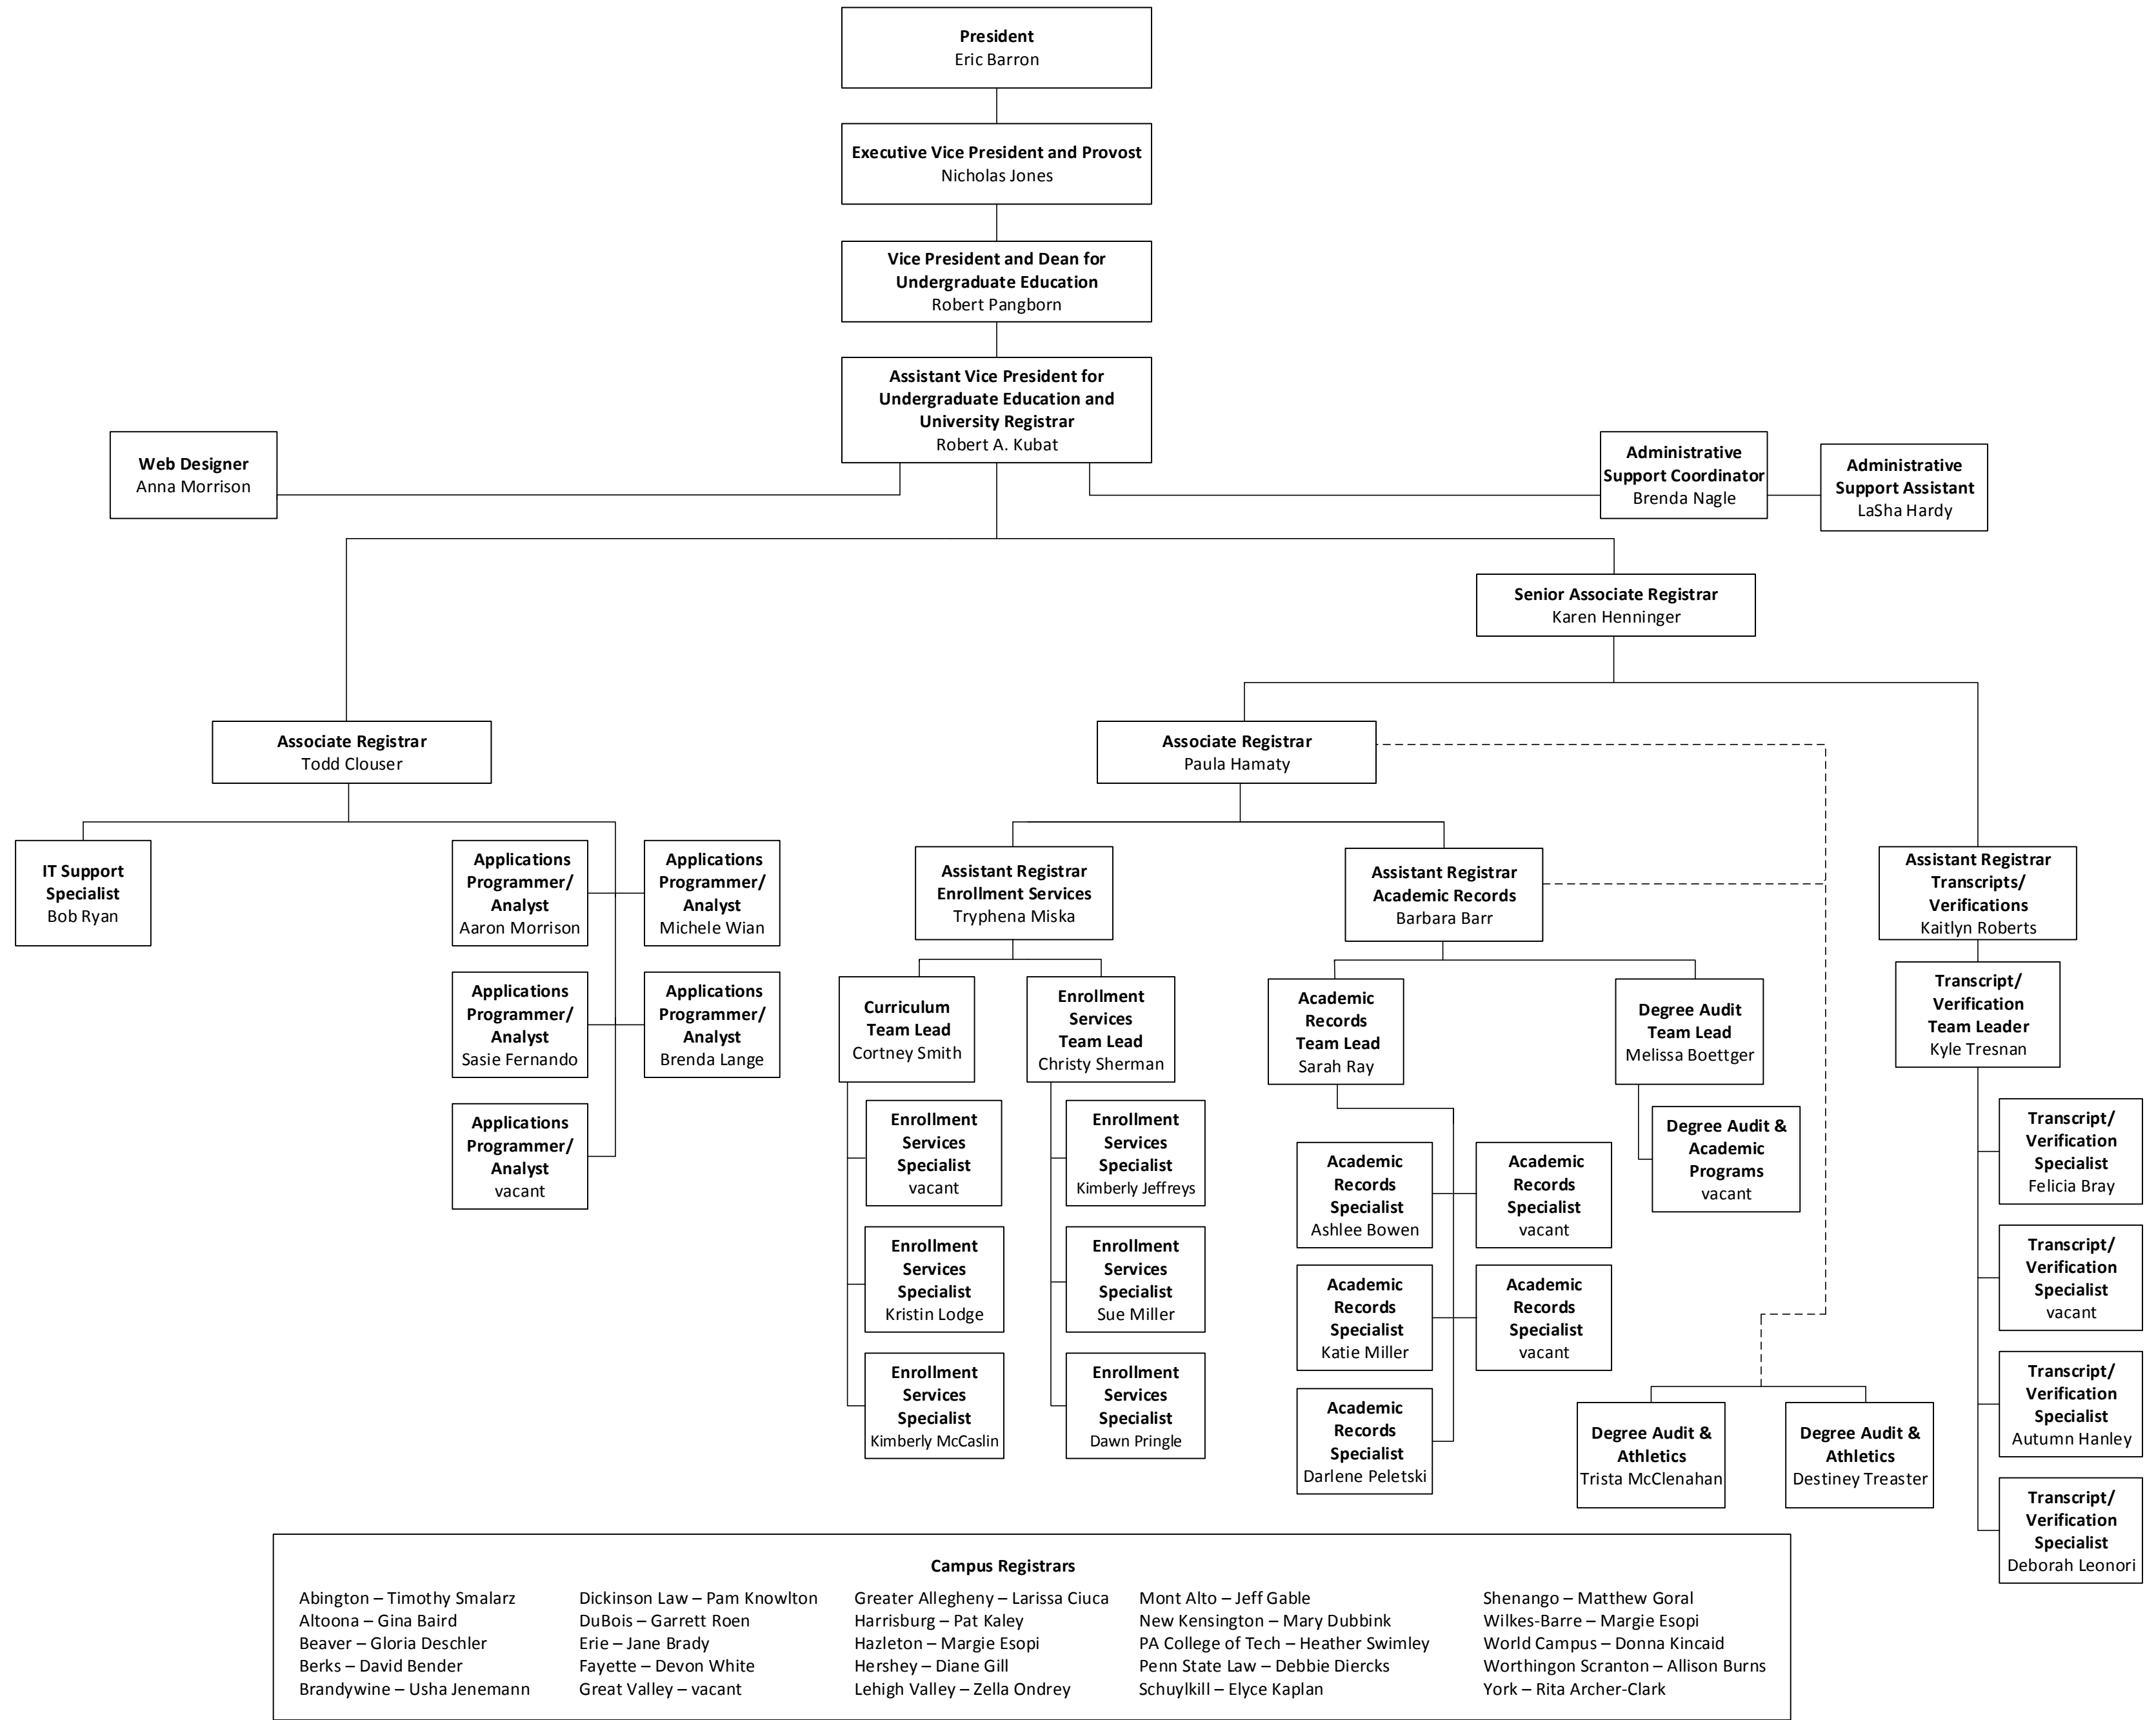

The Pennsylvania State University - Office of the University Registrar

Campus Registrars				
Abington – Timothy Smalarz	Dickinson Law – Pam Knowlton	Greater Allegheny – Larissa Ciuca	Mont Alto – Jeff Gable	Shenango – Matthew Goral
Altoona – Gina Baird	DuBois – Garrett Roen	Harrisburg – Pat Kaley	New Kensington – Mary Dubbink	Wilkes-Barre – Margie Esopi
Beaver – Gloria Deschler	Erie – Jane Brady	Hazleton – Margie Esopi	PA College of Tech – Heather Swimley	World Campus – Donna Kincaid
Berks – David Bender	Fayette – Devon White	Hershey – Diane Gill	Penn State Law – Debbie Diercks	Worthington Scranton – Allison Burns
Brandywine – Usha Jenemann	Great Valley – vacant	Lehigh Valley – Zella Ondrey	Schuylkill – Elyce Kaplan	York – Rita Archer-Clark